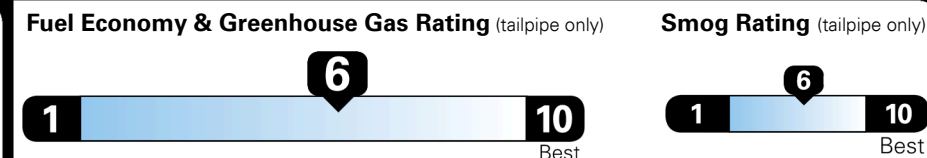

MotorWeek's 2016 Driver's Choice Award For Best Small Utility

EPA DOT Fuel Economy and Environment

Gasoline Vehicle

Fuel Economy

26 MPG Small SUVs range from 18 to 34 MPG. The best vehicle rates 136 MPGe.
combined city/hwy

23 city

30 highway

3.8 gallons per 100 miles

You save $0
in fuel costs over 5 years compared to the average new vehicle.

Annual fuel cost $1,400